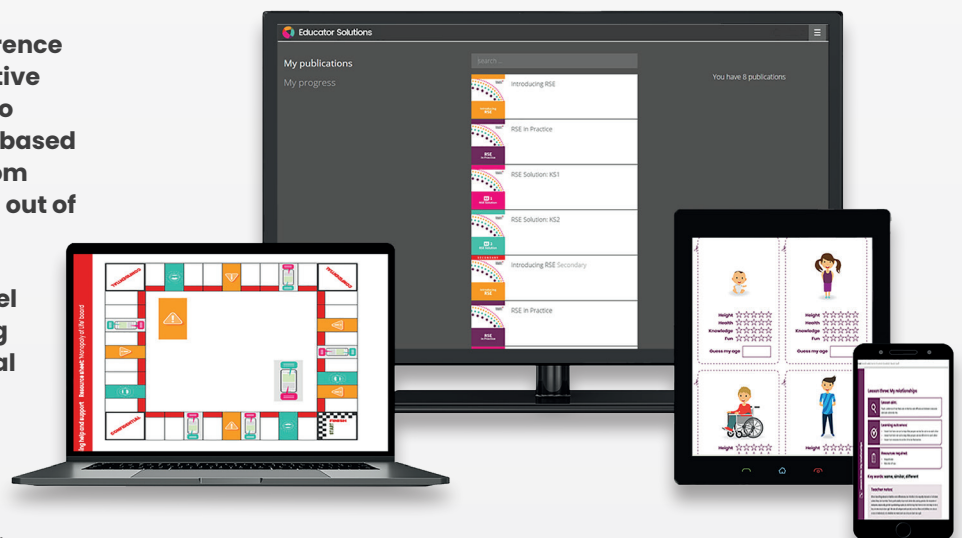

Before you start

- Understanding what makes RSE effective
- Embedding RSE through a whole-school approach
- Identifying cross-curricular links
- Establishing a shared vision for RSE
- A templated policy to personalise
- Staff development
- Pupil consultation
- Parental engagement, including a template letter home to parents.

Getting started

- A scheme of work
- Visitors and outside agencies
- Creating a working agreement
- Preparing to answer questions
- Safeguarding
- Are you ready?

Year group delivery

- Six lesson plans for each year group that can be used flexibly
- Visual resources for use in the lessons
- Teacher guidance notes and accompanying age-appropriate resources
- Integrated assessment strategies.

Resources are available for KS1, KS2 and Secondary

"I am passionate about making a difference through high-quality teaching of effective RSE. It has been my absolute pleasure to write this resource based on evidence-based strategies, underpinned by learning from current research, to take the headache out of RSE for you!"

With the aid of this resource you can feel excited and confident to enjoy teaching RSE, knowing you are making a very real difference to the lives of your pupils; a difference that will last a lifetime."

Josie Rayner-Wells,

National RSE Adviser and author of the Educator Solutions RSE Solution Resource

RSE Solution Resource provides everything you need to teach effective RSE from a model policy to lesson plans for each year group, authored by a national expert.

See the full contents, sample lesson plans and subscription pricing at www.rseresource.org.uk
Please contact us with any questions
rseenquiry@educatorsolutions.org.uk
01603 307710